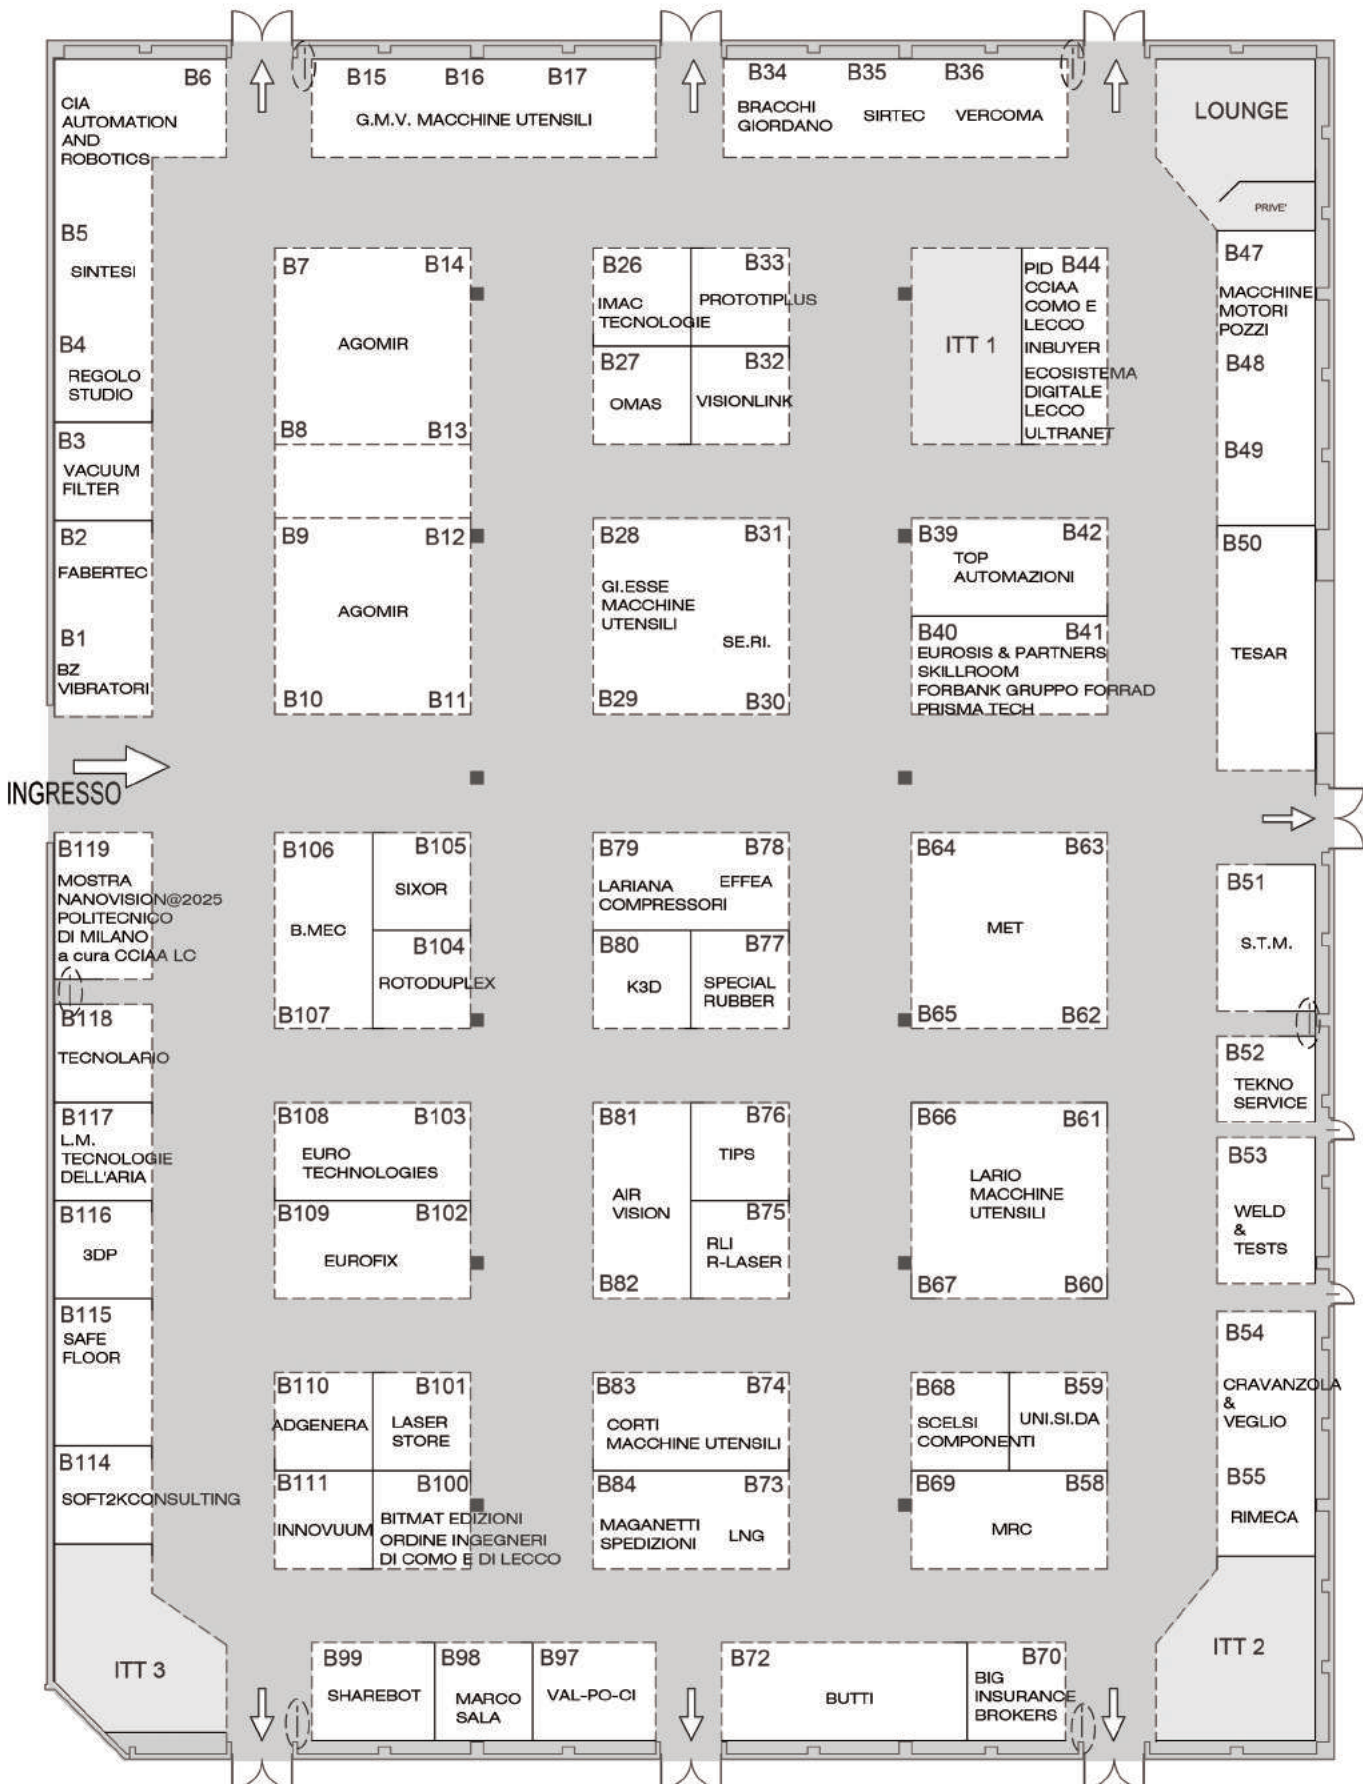

INNOVAIMPRESA

INNOVATION THINK TANK